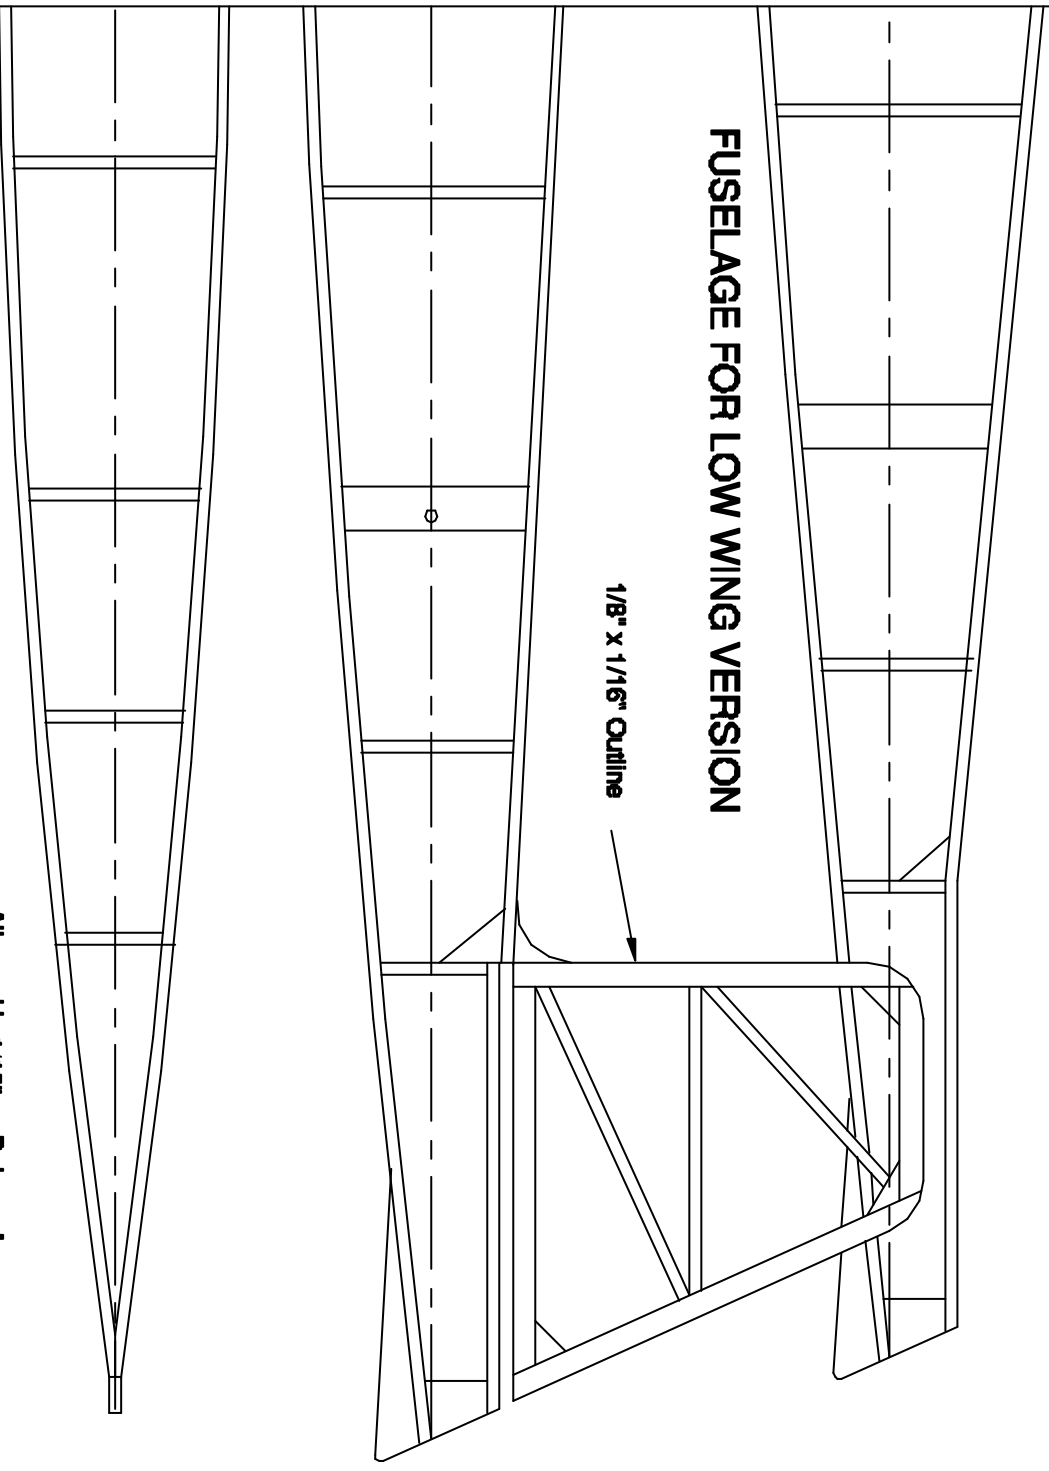

**FUSELAGE FOR LOW WING VERSION**

All wood is 1/16" sq Balsa unless stated otherwise

Pembly's Kid

EMBRYO CLASS 18" SPAN

Designed by Bill Brown. October 2003

1/8" x 1/16" Outline