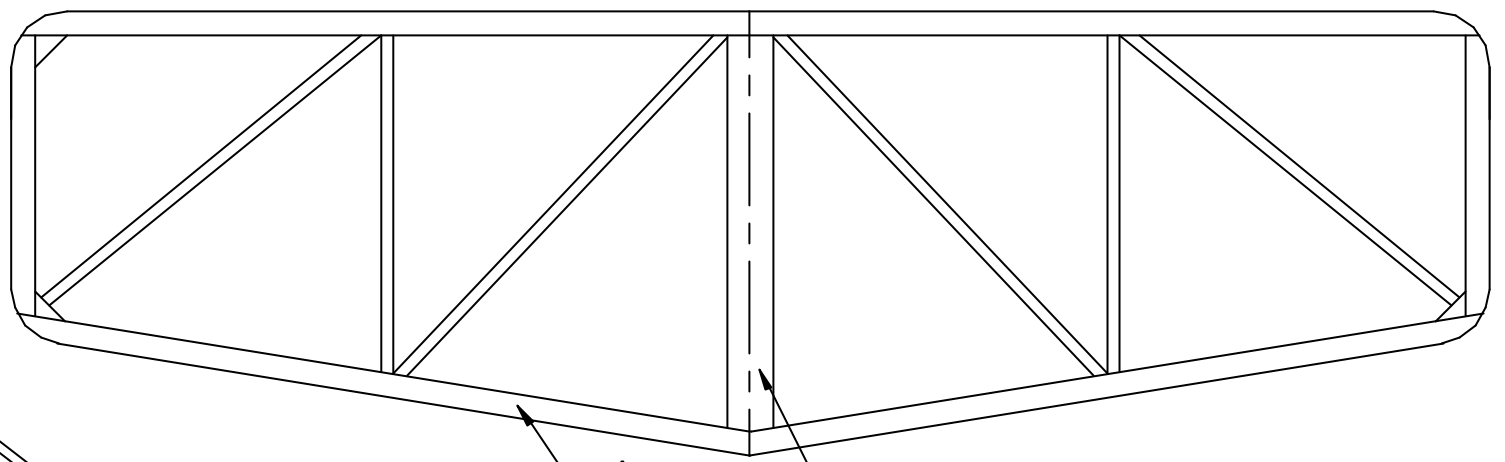

**FUSELAGE FOR LOW WING VERSION**

All wood is 1/16" sq Balsa unless stated otherwise

Pembly's Kid

EMBRYO CLASS 18" SPAN

Designed by Bill Brown. October 2003

1/8" x 1/16" Outline